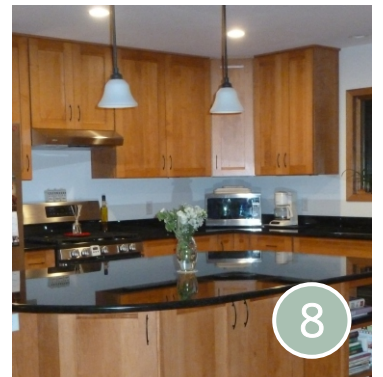

MARVIN
Windows and Doors

Built around you.®

GOLD SPONSOR

Grand
appliance and tv

WISCONSIN STATE JOURNAL

MADISON.COM

mgde

SILVER SPONSORS

KITCHEN IDEAS
CENTER

THE BOLD LOOK
OF **KOHLER**
STERLING

BRONZE SPONSORS

NARI of Madison, Inc. • 608.222.0670 • 5944 Seminole Centre Ct Ste 110 • Fitchburg, WI 53711