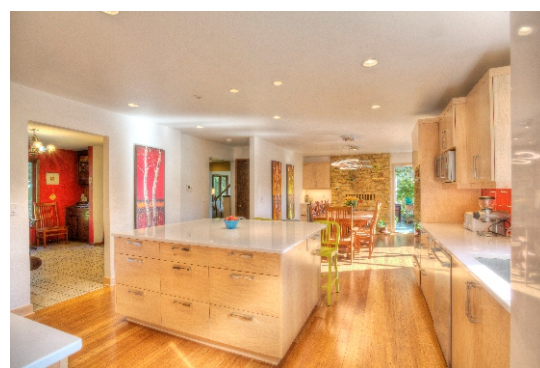

Site 5

7329 University Ave, Middleton

Presented by Sweeney Construction Corp.

Sweeney Construction Corp.
608.257.3034
las@sweeneyconst.com
www.sweeneyconst.com

Project: As with many homeowners, the kitchen has become the true heart of the home. Family life emanates around it. Our project for this year’s Tour of Remodeled Homes is a remodeled kitchen. The new space provides light, open, comfortable space that is inviting and flows well through the home.

Tony Trapp Remodeling & Repairs

608.235.8982

tony@tonytrapllc.com

www.tonytrapllc.com

Project: This sunlit kitchen and dining room earned the NARI of Madison 2016 Contractor of the Year Award for Residential Kitchen \$100,001 to \$150,000. What started as two separate rooms with dated cabinets and dark paneling became an elegant and cheerful spot for entertaining. Tony Trapp worked with designer Cathy Driftmier to create a sleek space with natural maple cabinetry grounded on a bamboo floor. Stainless appliances and chrome hardware play off the warm, orange tile backsplash. A large center island provides workspace and clever storage, and a handy wine refrigerator is tucked beside the sandstone fireplace.