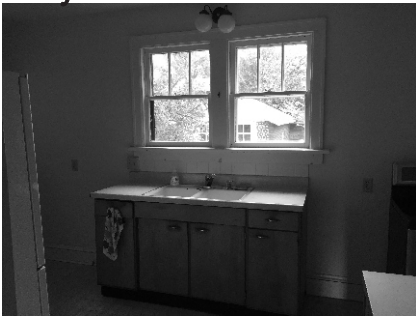

Project: This worn-out home was completely renovated for our new homeowners, adding a second story in place of a non-functional old ½ story, improving access and functionality. A mud room from new rear deck was added. See the three new bathrooms, including floating cabinets, tiled showers and new upper level laundry. A completely new kitchen with waterfall quartz tops, access to screen room and back yard is the highlight of this newly opened floor plan. All new windows and mechanicals have brought this home from tired to contemporary! There is even a new playroom in the basement.